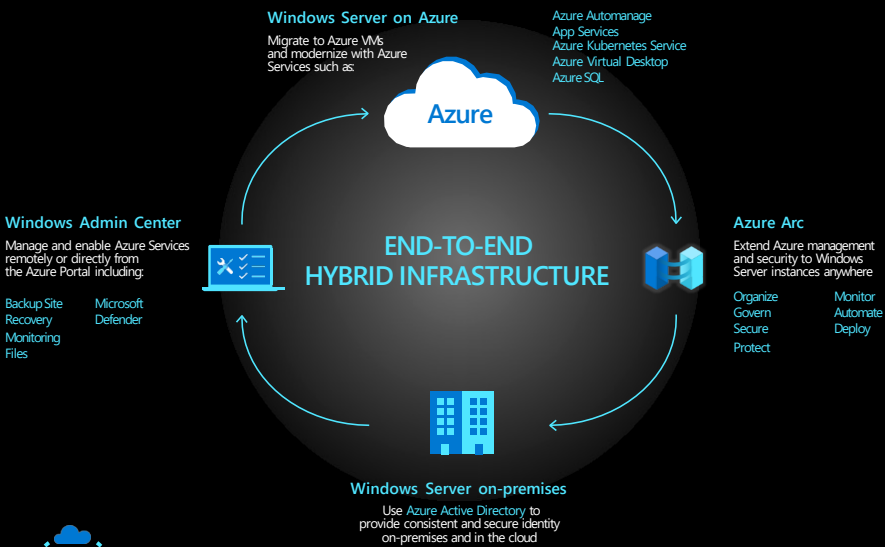

Take advantage of cloud innovations for on-premises workloads

Modernize your workloads with new and improved features on Azure

- Unlock innovation with AI capabilities
- Enable secure remote work by deploying virtual desktops and apps quickly and easily with Azure Virtual Desktop
- Get continuous security assessment of your cloud resources running in Azure with Defender for Cloud
- Gain flexibility and consistency with native .NET support in App Service and Azure Kubernetes Service

Windows Server on Azure is:

Resilient Backup and disaster recovery you can trust	48%⁵ faster backups	80%⁵ reduction in average recovery time
Efficient Efficiently run core applications on Azure	160k IOPS disk storage for your most demanding workloads	
Scalable Scale applications with uncompromised performance	Create and manage up to 1,000 load-balanced VMs in minutes	

Run mission critical Windows Server and SQL Server apps in Azure

We can help you plan and implement your cloud migration. Let's connect to start building your migration plan to Azure today

Contact us to learn more:

Barysa S.A
info@soporteavanzado.com

¹ Azure Hybrid Benefit - Hybrid Cost Calculator | Microsoft Azure
² IDC Business Value White Paper, sponsored by Microsoft Azure, The Business Value of Microsoft Azure for SQL Server and Windows Server Workloads, doc #US49616022, September 2022
³ Azure Reserved Virtual Machine Instances | Microsoft Azure
⁴ SQL Server on Microsoft Azure: Performance and Availability - Performance Testing - 22,585 - Microsoft - Gigaom
⁵ IDC White Paper: The Business Value of Azure Site Recovery and Azure Backup, February 2022